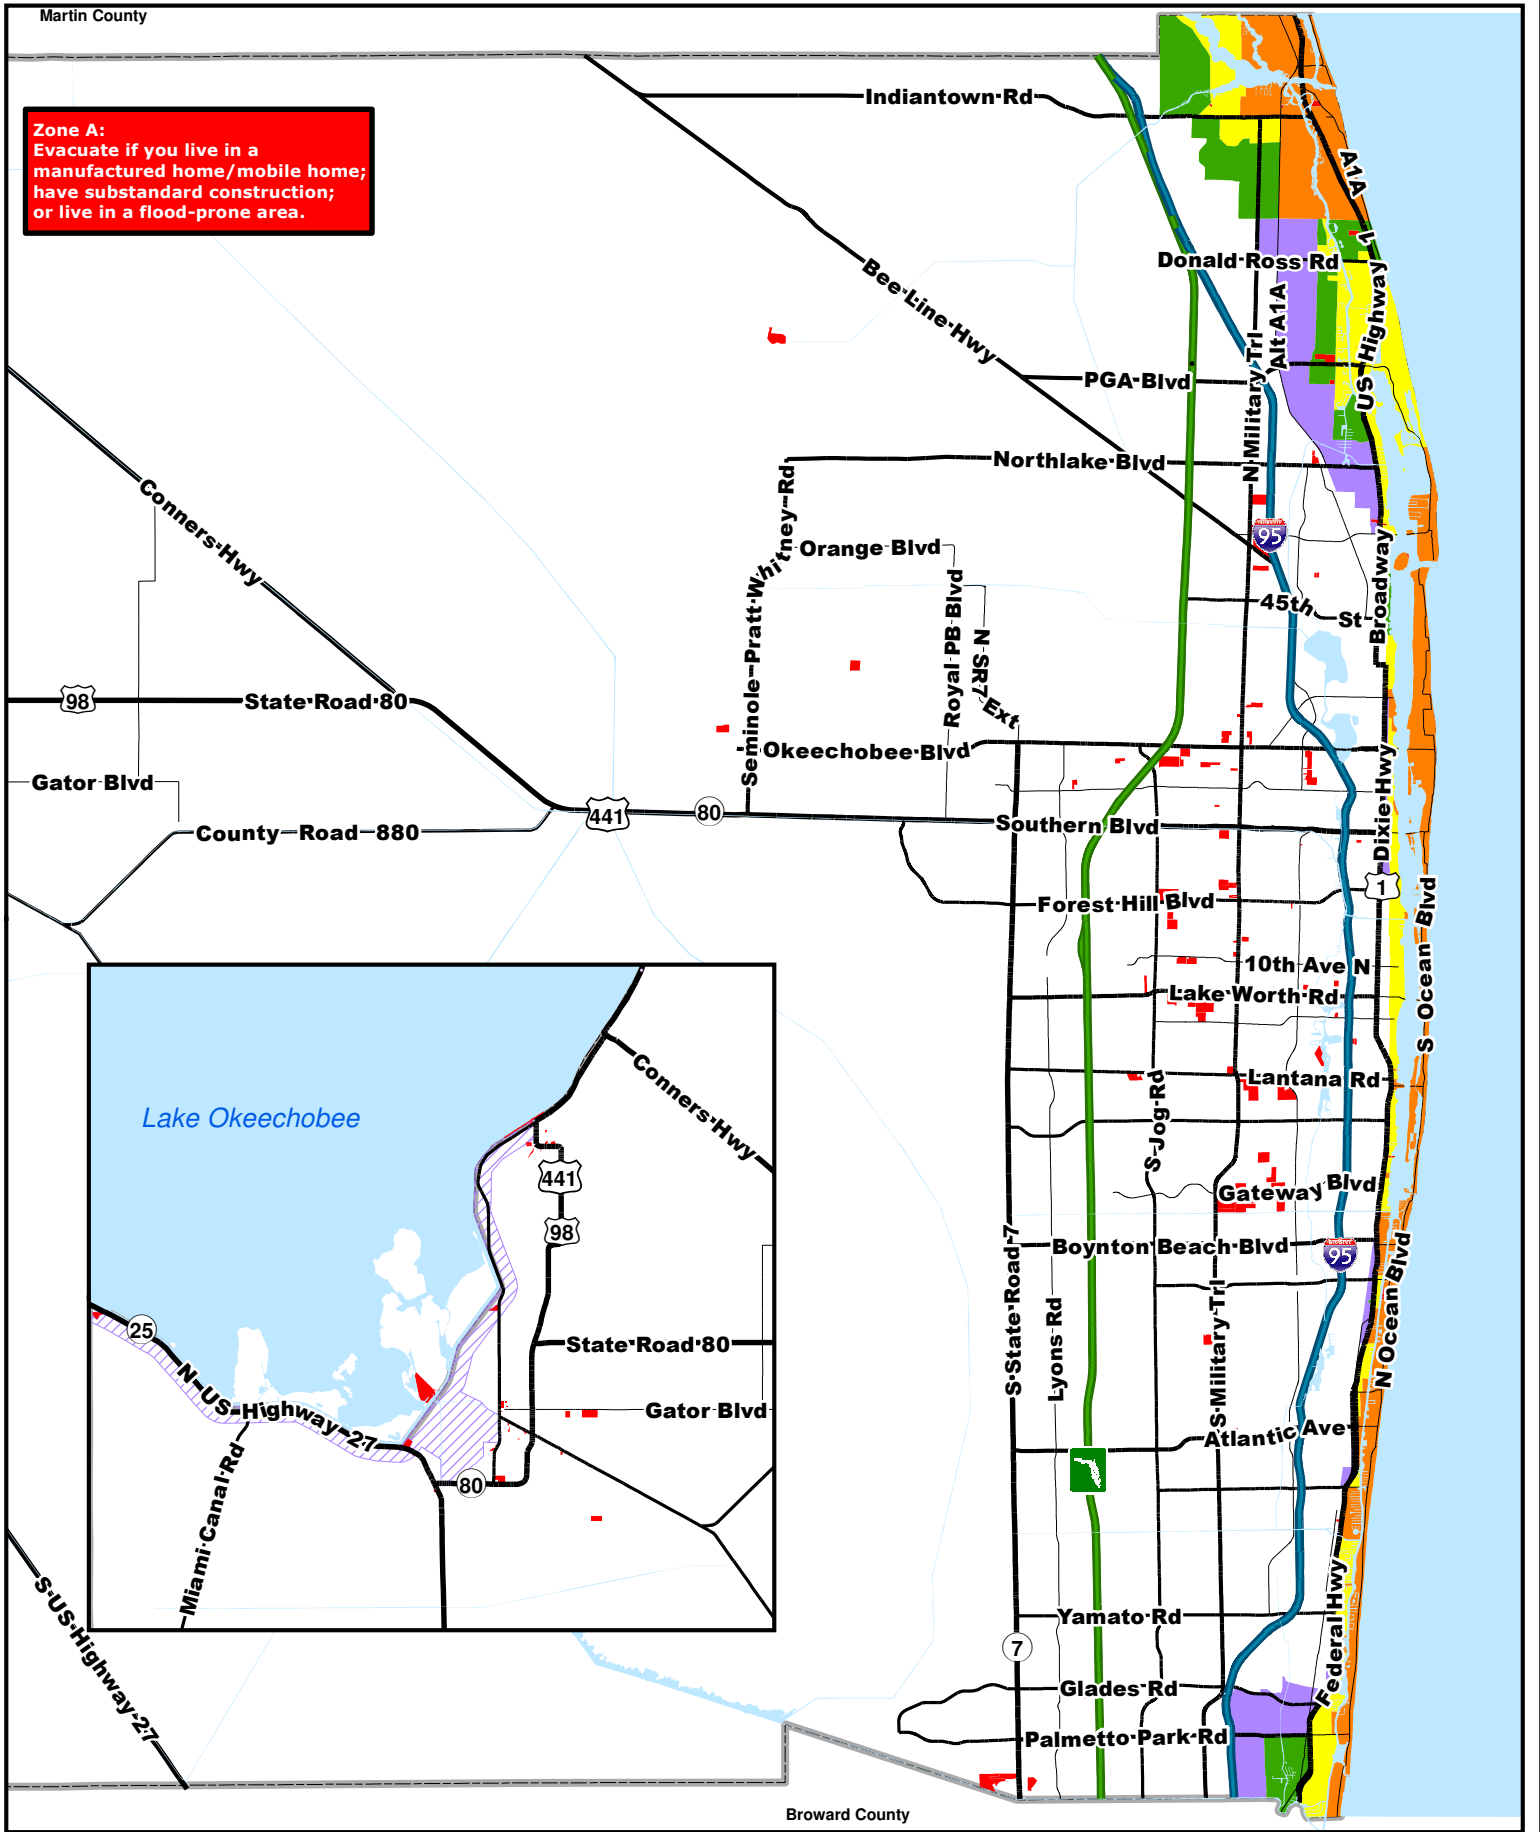

Zone A:
Evacuate if you live in a
manufactured home/mobile home;
have substandard construction;
or live in a flood-prone area.

Palm Beach County Evacuation Zones

- Zone A - See Text Box Above
- Zone C
- Zone E
- Zone B
- Zone D
- Zone L

Not to Scale